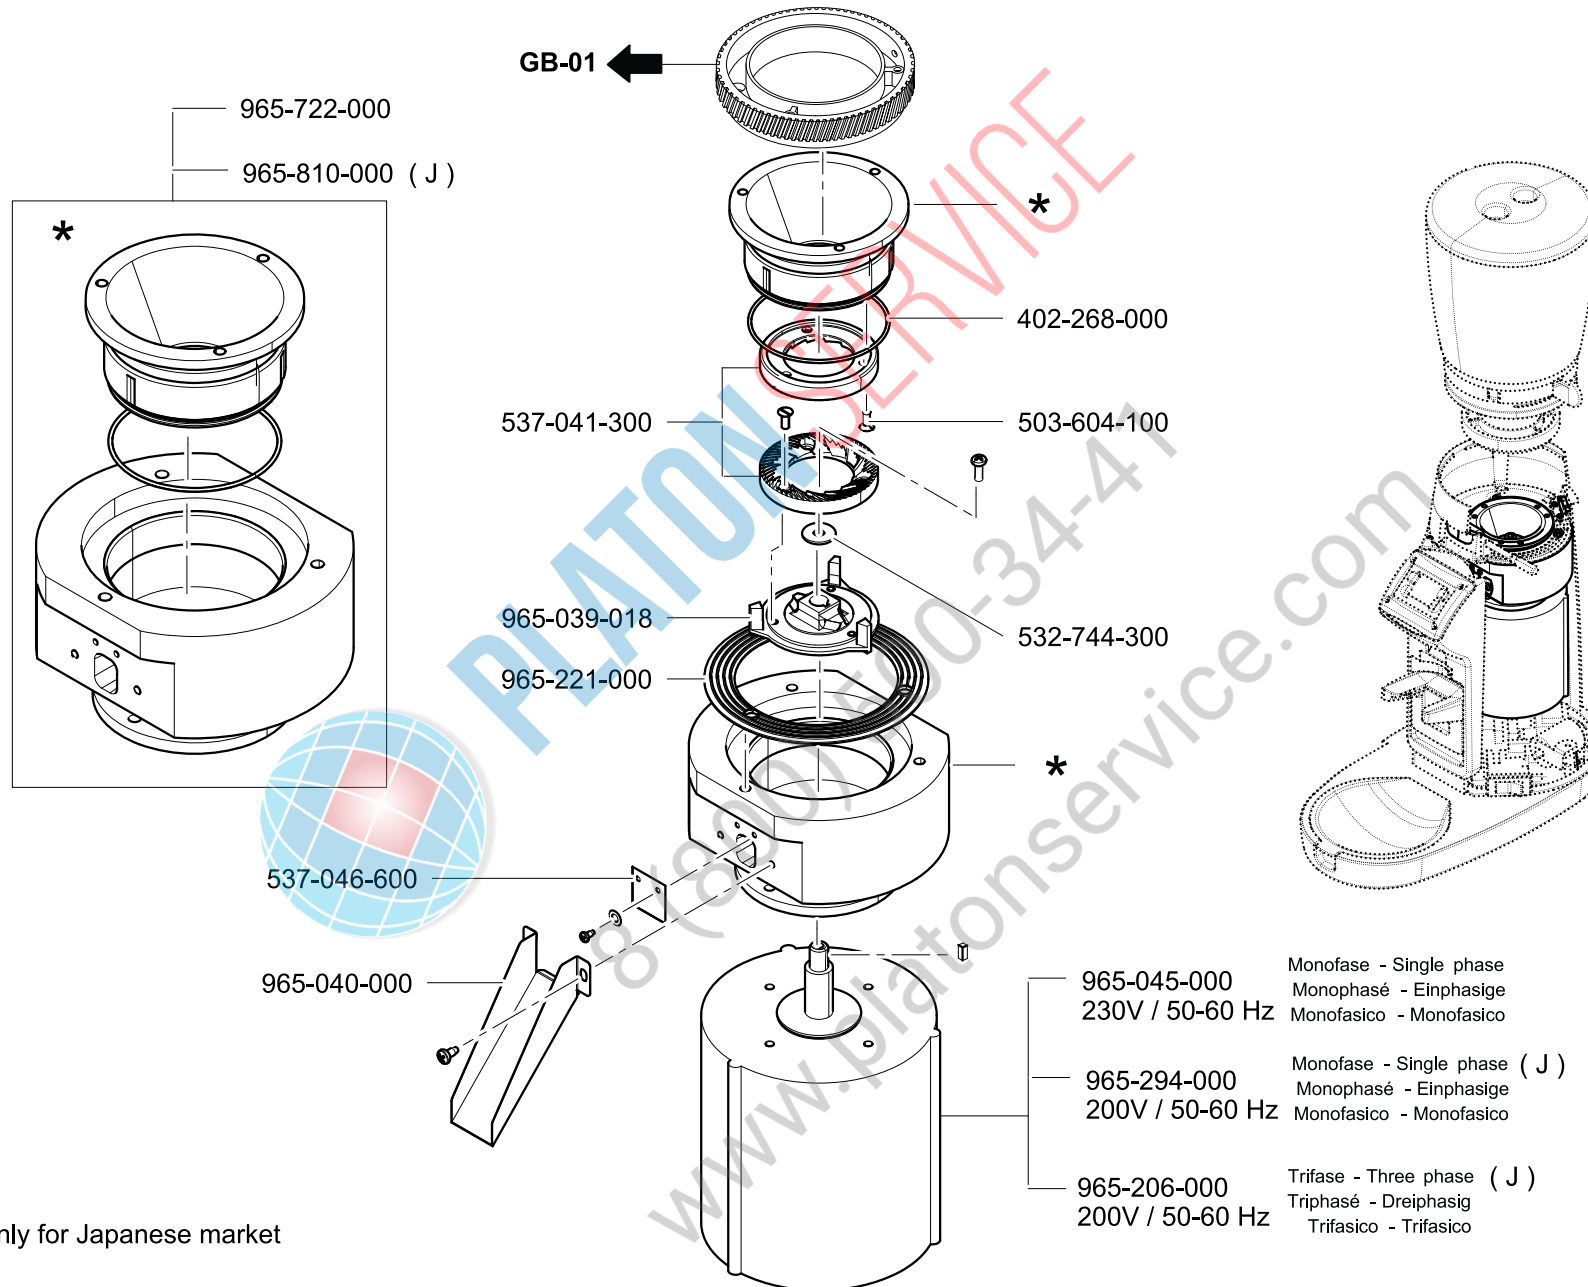

(J) only for Japanese market